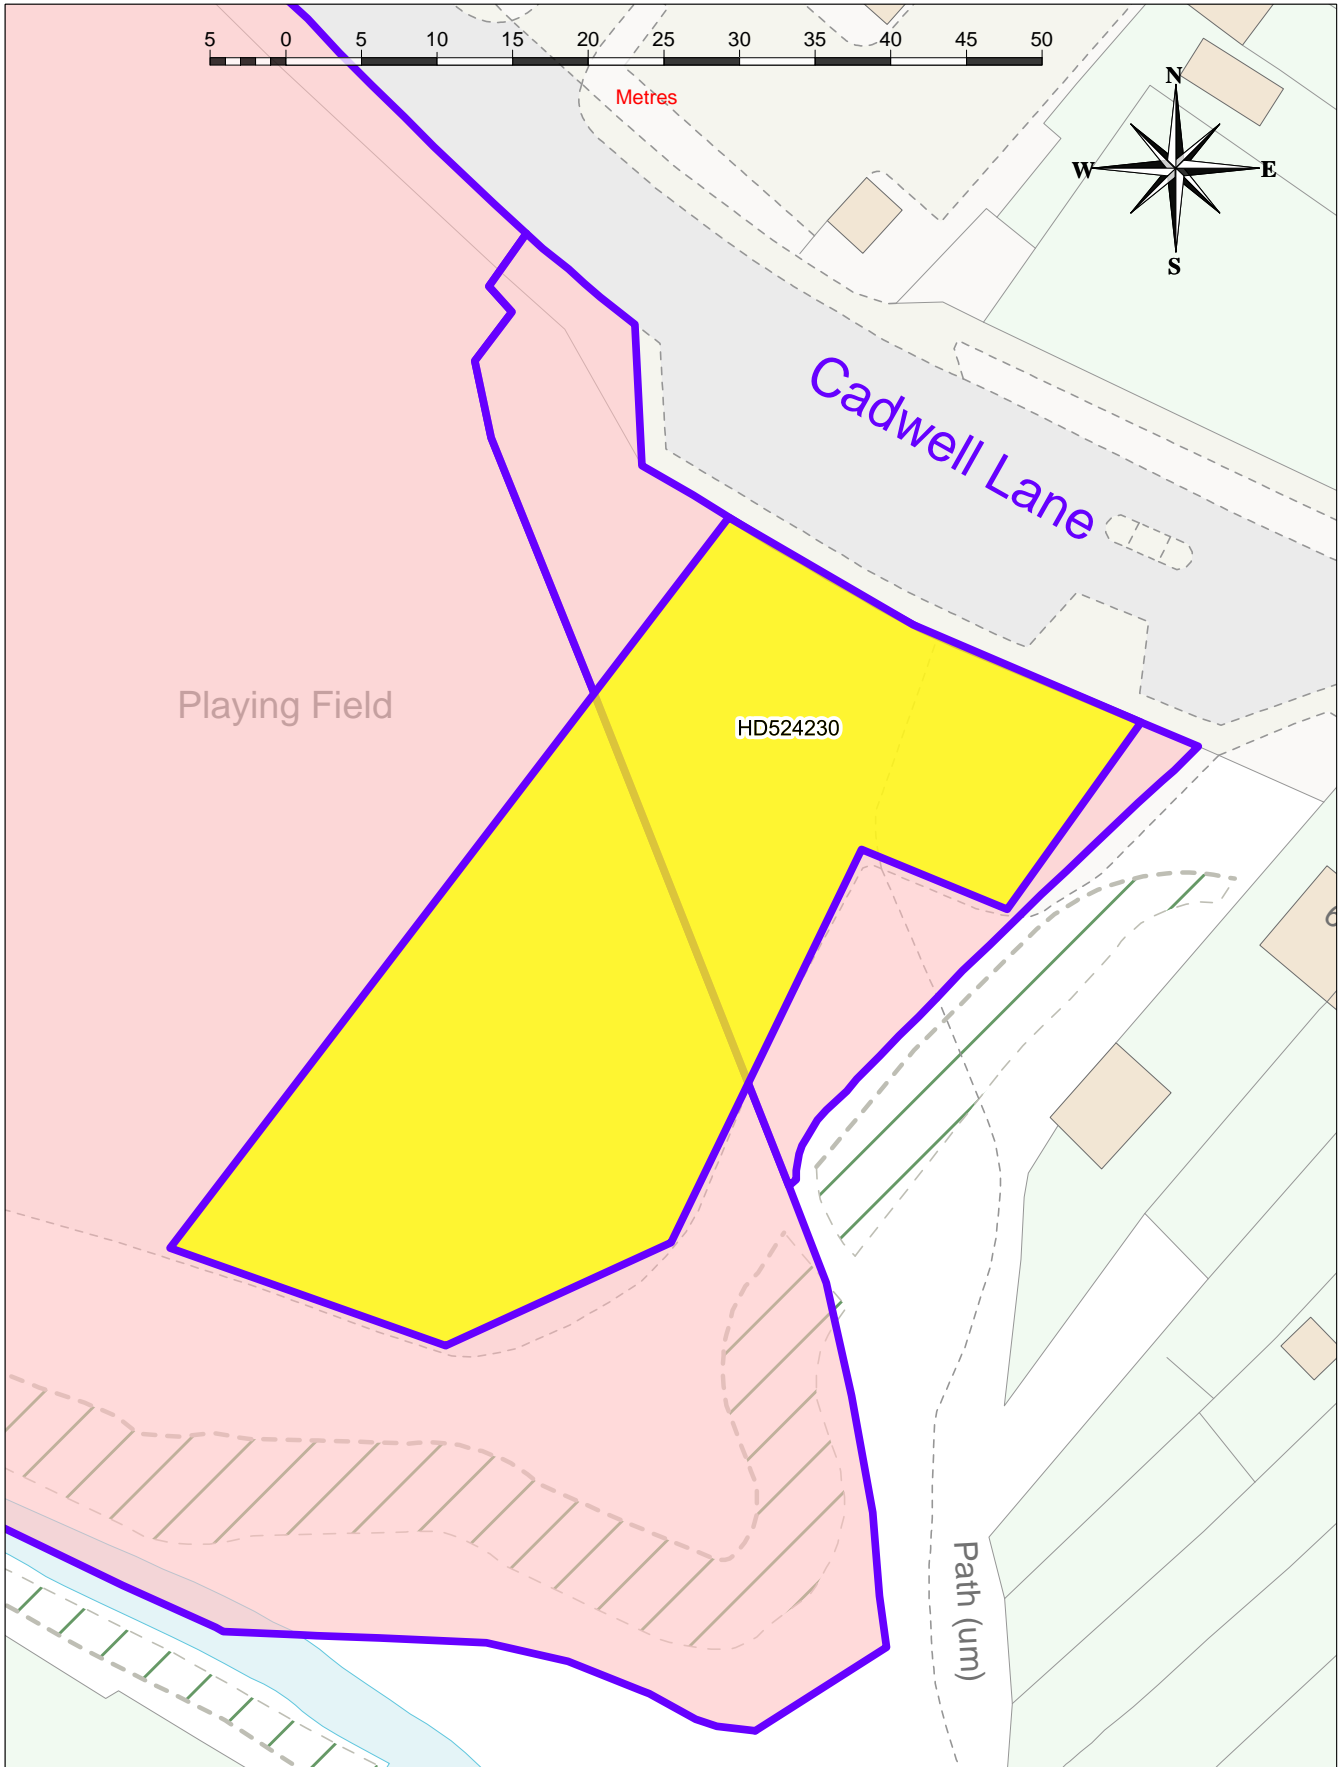

NORTH HERTFORDSHIRE DISTRICT COUNCIL

Site plan of HBC's proposed lease demise (area shaded yellow & edged blue)

Scale: 1:500
Date: 22:12:20